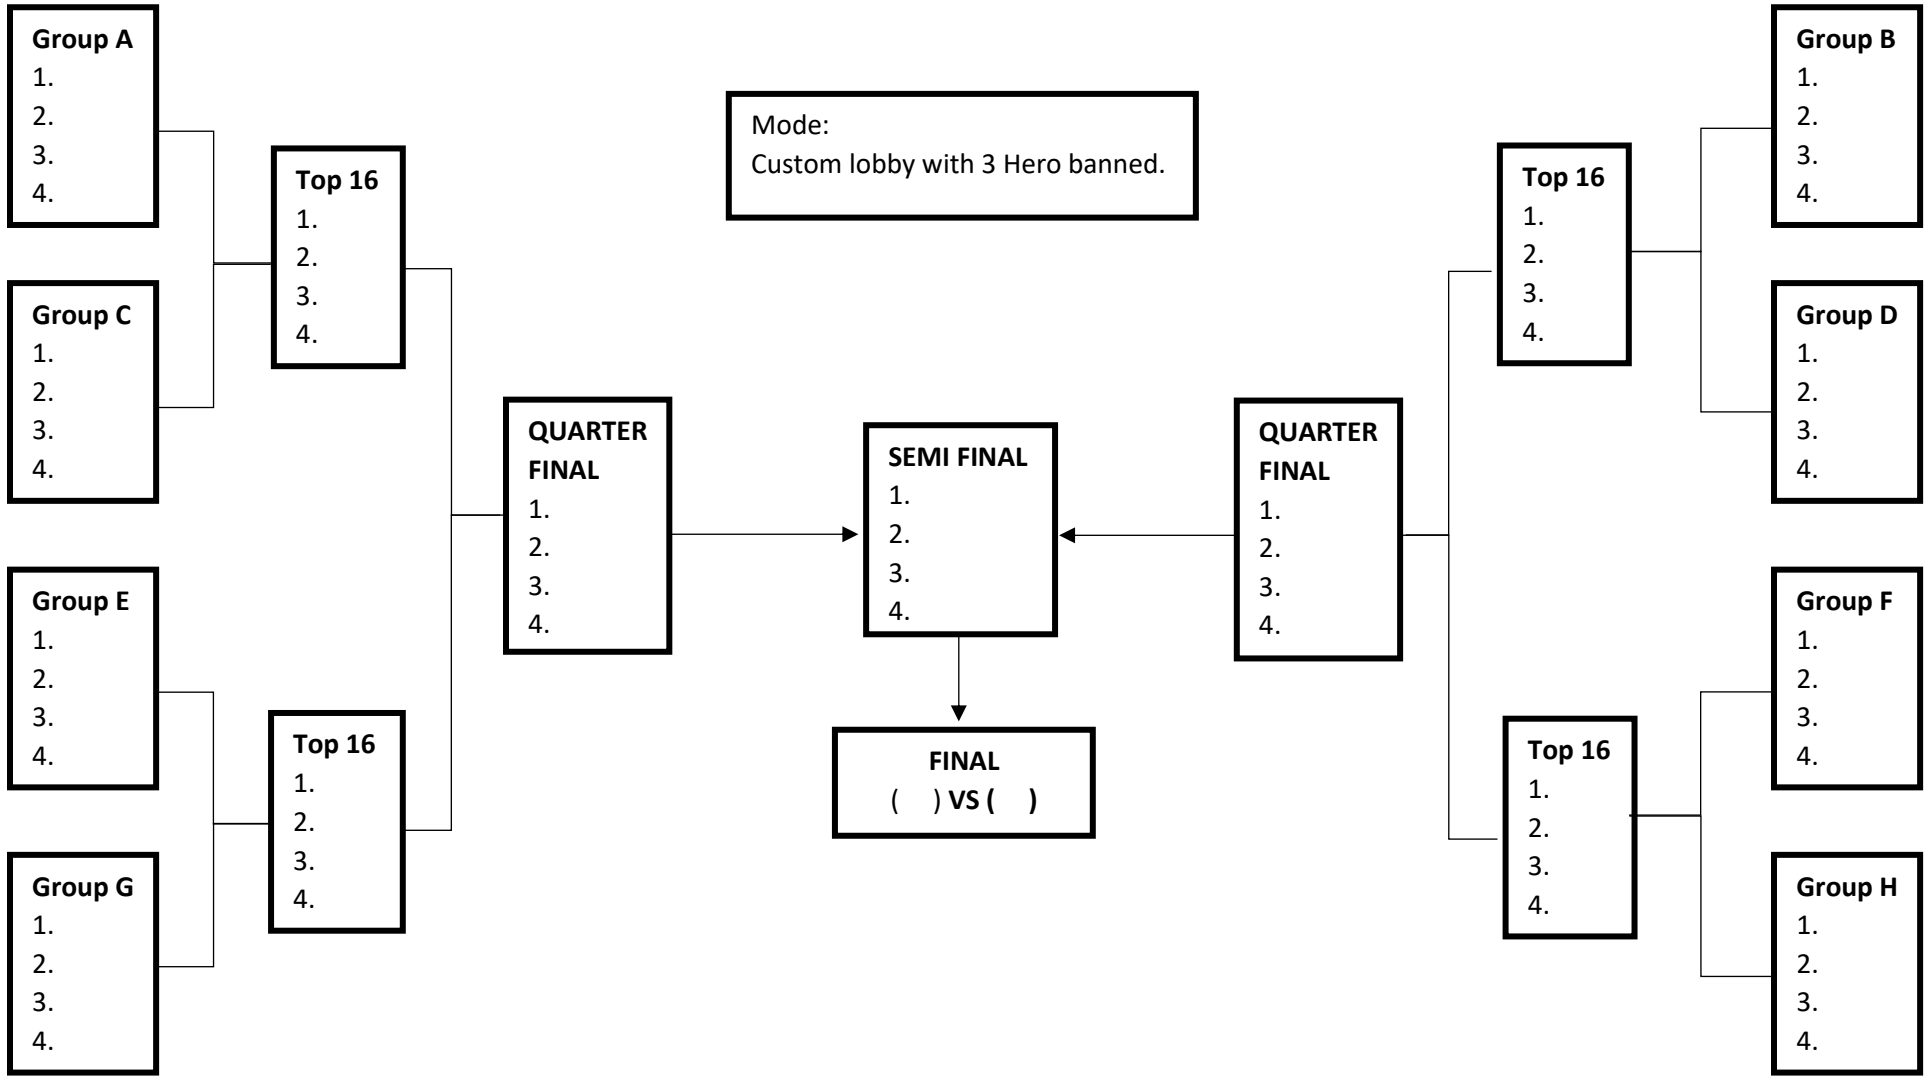

TOTAL PRIZE POOL RM 2,200

1 st Place	RM 1000
2 nd Place	RM 600
3 rd Place	RM 400
4 th Place	RM 200

TOURNAMENT FORMAT & STRUCTURE

TOURNAMENT FORMAT & STRUCTURE

STAGE 1

- ✦ All squad will be competing in group division to be qualified in **Top 16**.
- ✦ Each squad will compete in **3 rounds** with other squad in the same group division.
- ✦ First **2 Squad** that have the **most winning** or **higher win rate** from each group will be forward to the **Top 16**.
- ✦ In this stage, last **2 Squad** with the **most losing** or **lower win rate** from each group will be **eliminated**.
- ✦ If have any **3 squad** in the group division with the **same win rate** there will be a **bonus round** to seek who will be qualified to the next stage.

STAGE 2

- ✦ All squad will be competing in Top 16 division to be qualified in **Quarter Final**.
- ✦ Each squad will compete in **3 rounds** with other squad in the same division.
- ✦ First **2 Squad** that have the **most winning** or **higher win rate** from each division will be forward to the **Quarter Final**.
- ✦ In this stage, last **2 Squad** with the **most losing** or **lower win rate** from each division will be **eliminated**.
- ✦ If have any **3 squad** in the division with the **same win rate** there will be a **bonus round** to seek who will be qualified to the next stage.

TOURNAMENT FORMAT & STRUCTURE

STAGE 4

- ✦ All squad will be competing in Semi Final to be qualified in **Final**.
- ✦ Each squad will compete in **3 rounds** with other squad in the same division.
- ✦ First **2 Squad** that have the **most winning** or **higher win rate** from each division will be forward to the **Semi Final**.
- ✦ In this stage, last **2 Squad** with the **most losing** or **lower win rate** from each division will be **compete with each other** to seek the 3rd & 4th Places.
- ✦ If have any **3 squad** in the division with the **same win rate** there will be a **bonus round** to seek who will be qualified to the next stage.